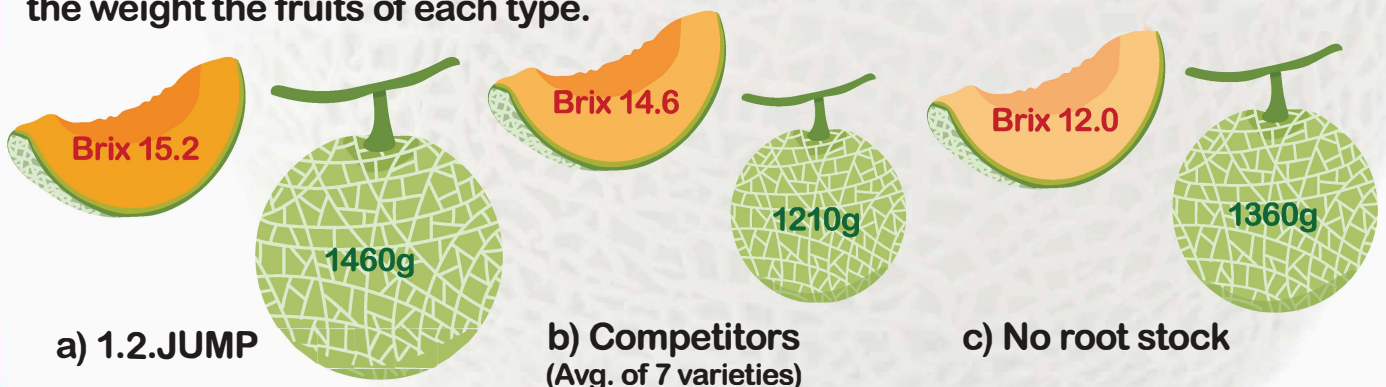

## Strong resistance to MNSV

~Test planting of Scions~

Comparison of planting Scions with 1.2.JUMP and with other root stock (not resistant).

18 pots / variety under the same condition x 2 times.

With 1.2.JUMP

Test\_1 : Clean 18 / Infected 0  
Test\_2 : Clean 18 / Infected 0

With other root stock

Test\_1 : Clean 0 / Infected 18  
Test\_2 : Clean 0 / Infected 18

## Comparison of fruits quality

Harvesting 3 types of Melon in a infected field. Compare the sugar contents and the weight the fruits of each type.

Please contact our distributor

What we do for VEG